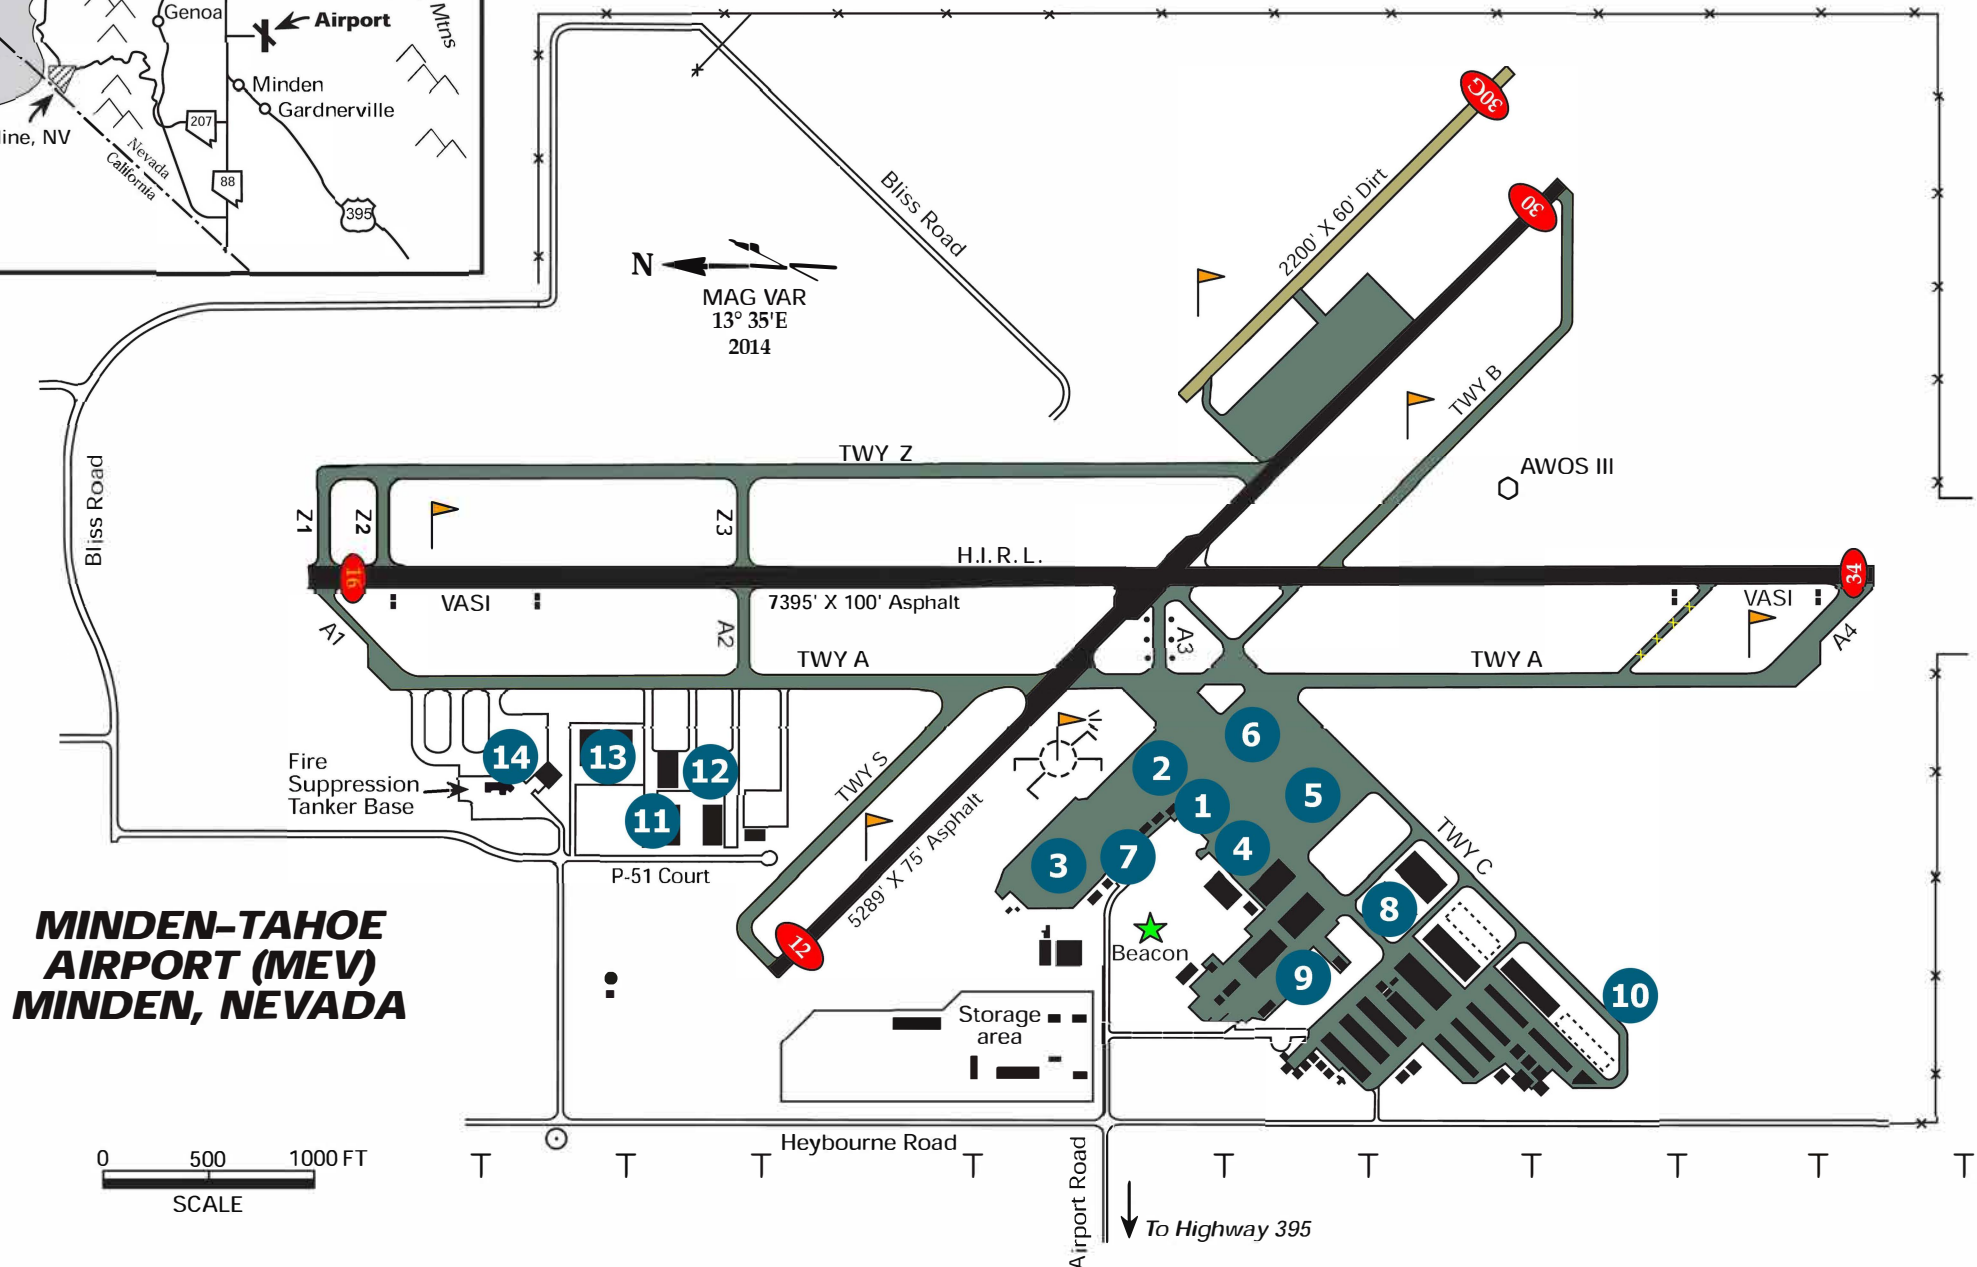

KEY REFERENCE DIRECTORY

- | | | |
|----------------------------|-----------------------------------|--------------------------|
| 1. TAILDRAGGER CAFE | 6. COUNTY TIE-DOWN | 11. ACES AIRCRAFT REPAIR |
| 2. TRANSINET PARKING | 7. HIGH SIERRA PILOT / SOARING NV | 12. SKYDIVE LAKE TAHOE |
| 3. SELF-SERVE FUEL (100LL) | 8. ACCURATE AERO | 13. SKYDANCE HELI |
| 4. HUTT AVIATION RAMP | 9. REBUILT AIRCRAFT | 14. NDF TANKER BASE |
| 5. HUTT AVIATION TIE-DOWN | 10. MINDEN AIRCRAFT REPAIR | |

**MINDEN-TAHOE
AIRPORT (MEV)
MINDEN, NEVADA**